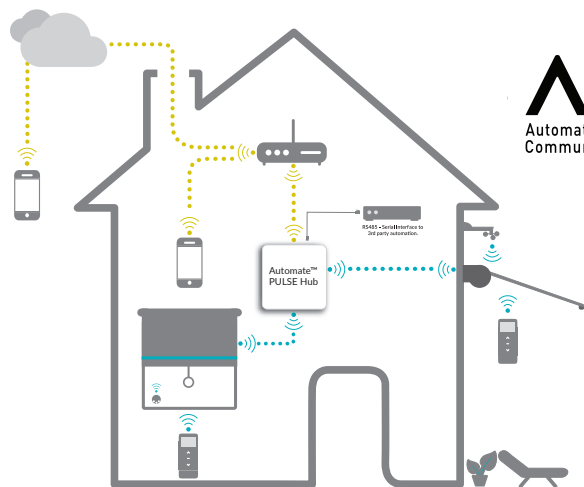

Automate™ PULSE 2 Hub/Bridge

The Automate™ PULSE 2 Hub/Bridge provides the heartbeat of the Automate™ smart home experience.

With wi-fi built in, simply plug the device in where convenient and connect it to the local wireless network.

Once connected, Automate™ shades can then be controlled from your smart phone/tablet or integrated within a whole home control system.

Automate™ Li-ion Battery Powered

Automate™ Li-ion battery powered motorized shades are a perfect retro-fit for existing homes or small commercial projects and require no electrical wiring, no external battery pack and no complicated installation.

Automate™ Mobile App

A simple and intuitive shade control system for your smart phone or tablet with advanced configuration features including scheduling and remote access.

Reliable and Secure Communication Between Connected Devices

Automate™ Motorization utilizes a new Radio Frequency platform called "Automate™ Radio Communication" also known as ARC.

The ARC communication protocol utilizes a 433MHz radio frequency, well known for strong, reliable communication in the connected home devices space.