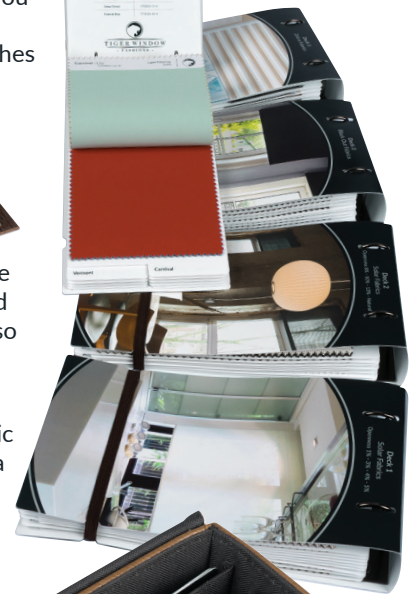

TigerWindowFashions

Designer Sample Cases. Designed For Your Lifestyle.

Tiger Window Fashions sample cases are equipped with all the necessary tools and information for you to design shades with ease. We have added horizontal Fauxwood blinds, available in smooth embossed and distressed finishes to our already popular Solar, Zebra Roller Shades and Trevi® Roman Shade collections. You now have more choices in shade styles and operating systems including our Soft Lift® cordless system and more choices in top treatments and hardware finishes than ever before!

Hardware System Sample Case & Color Guide

Fabric Swatch Decks

The Tiger swatch deck family represents the full line of current fabric offerings for each of our lines of window shades. Each individual swatch card is clearly labeled and is easily removable from the deck for convenient comparison between fabric choices. Individual fabric swatches are available free upon request to leave with your customers. We supply a Fauxwood swatch ring for color matching with several choices of white, off white and gray so you never have to guess if they are the right match to coordinate with the decor.

Information & Mounting Guides

All TWF sample cases include pull-out product information guides, clear acrylic mounting templates with profiles of all available hardware and a hanger you can easily affix to a window to view and compare the fabrics light filtering capabilities. Also included in the Roller Shade sample case is a Solar Fabric Openness Guide and a Zebra Shade working sample.

Hardware Color Guide

The hardware System Color Guide sample case contains actual hardware samples and color chips for each operating system as well as a complete chart showing available color choices for each.